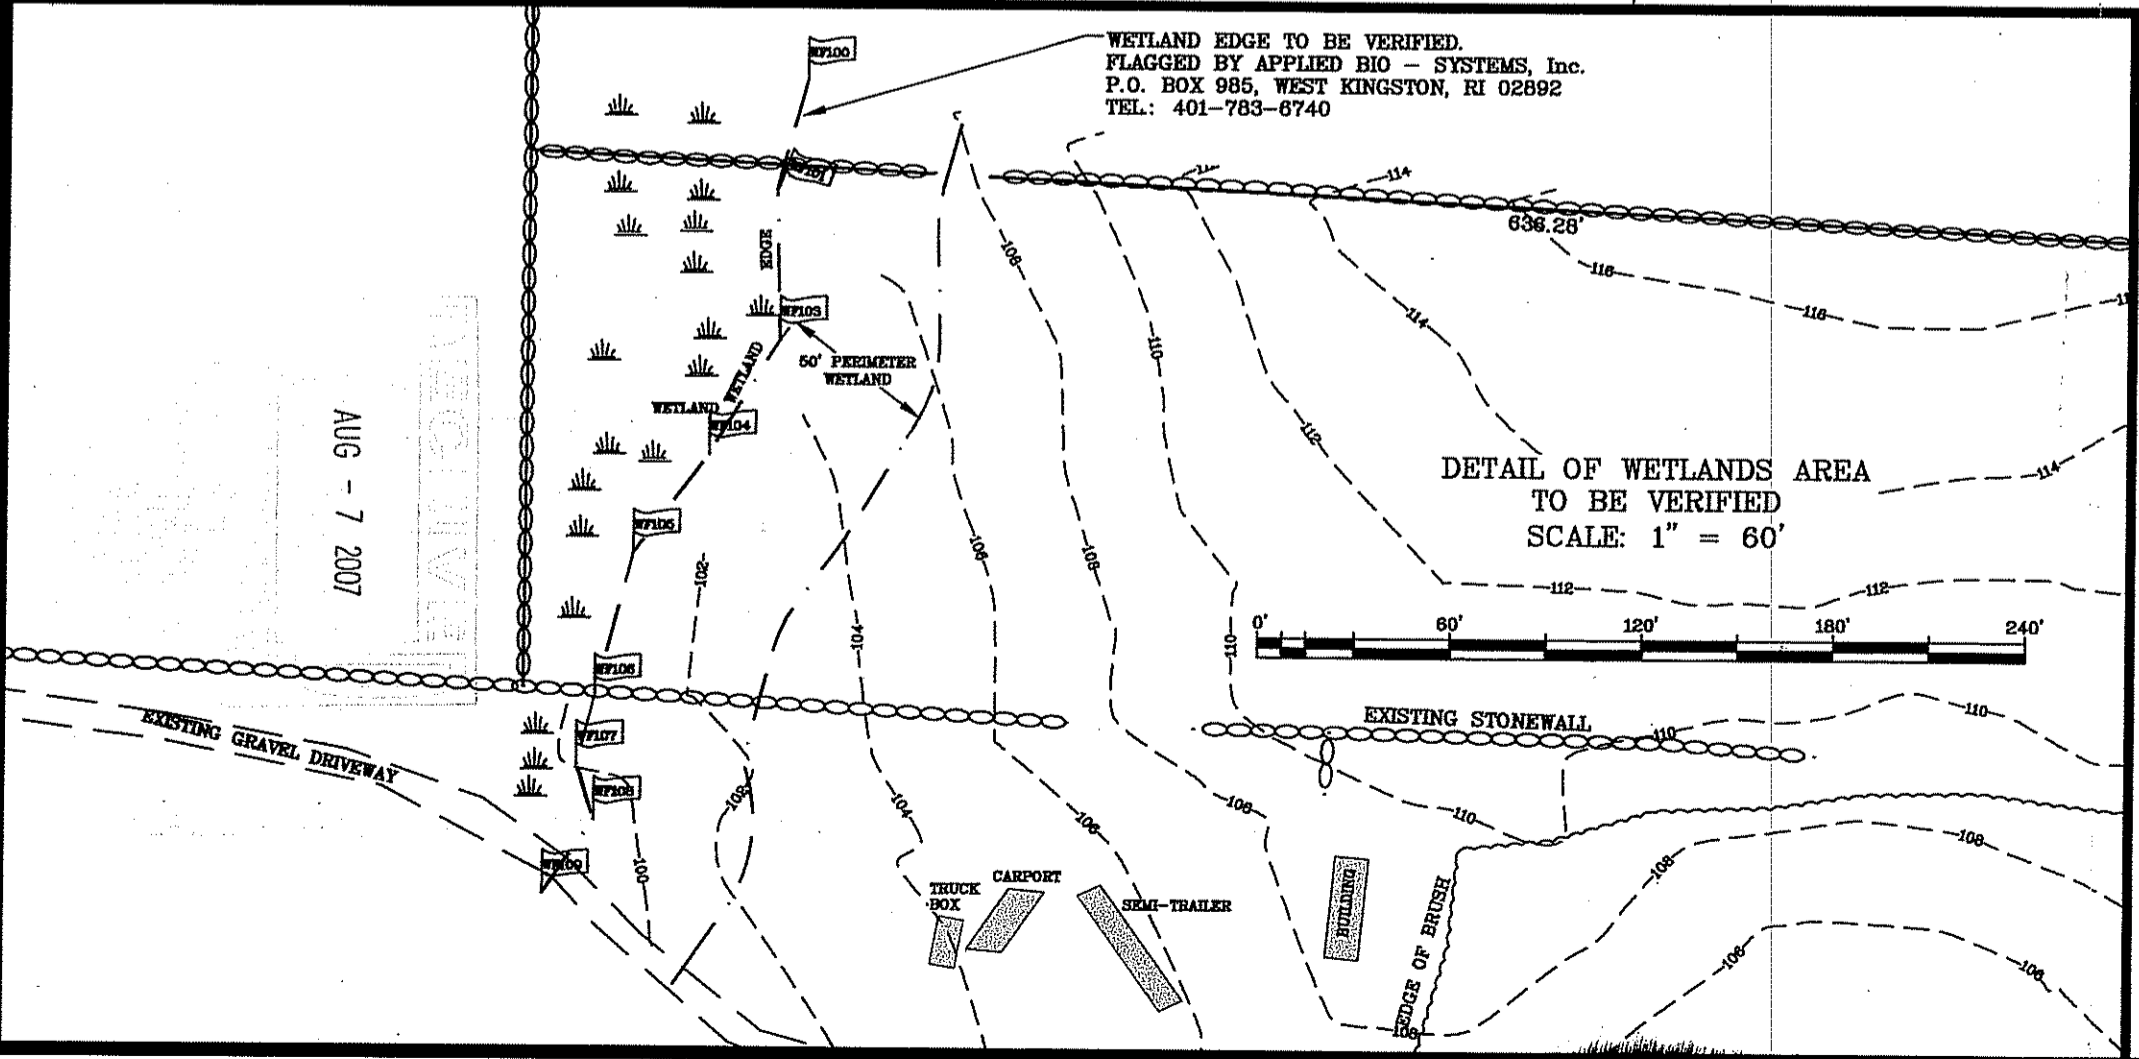

AUG - 7 2007

LOCATION PLAN
NO SCALE

△ MOVE WETLAND FLAGS DRA 8/1/2007

VERIFICATION OF A WETLAND EDGE
ON LOT 13 OF ASSESSOR'S MAP 32
OWNED BY: ELMER D. KNOWLES.
SITE LOCATED AT: 540 ROSE HILL ROAD
IN THE TOWN OF SOUTH KINGSTOWN, RHODE ISLAND 02879
STEVEN M. PINCH P.L.S.
148 HIGH STREET UNIT 1
WAKEFIELD, R.I. 02879 401-789-8087
SCALE: AS SHOWN APRIL 2007 REVISED AUG. 2007